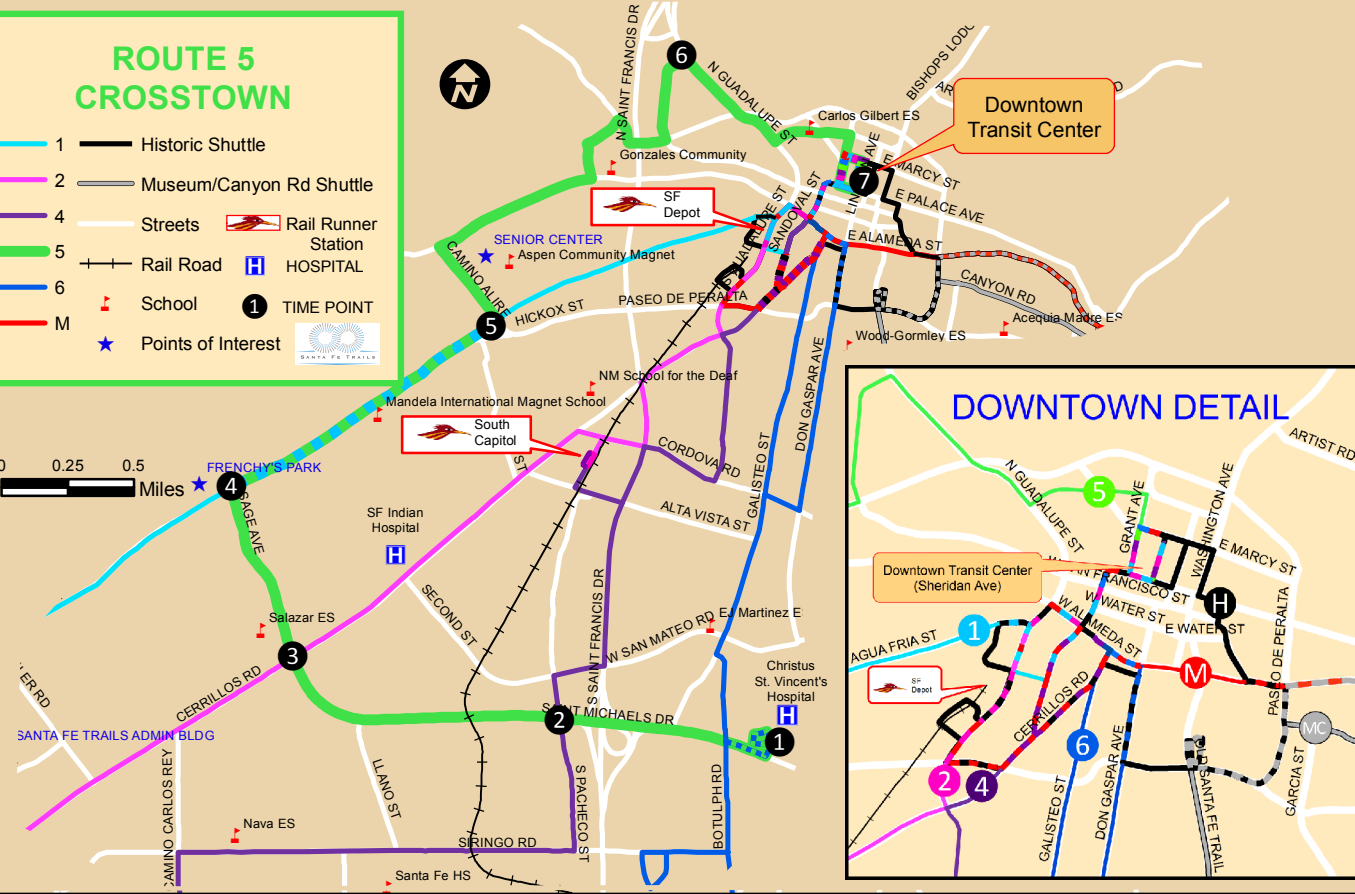

# ROUTE 5 CROSSTOWN

- 1 Historic Shuttle
- 2 Museum/Canyon Rd Shuttle
- 4 Streets
- 5 Rail Road
- 6
- M
-  Historic Shuttle
-  Museum/Canyon Rd Shuttle
-  Streets
-  Rail Road
- 
- 
-  Rail Runner Station
-  HOSPITAL
-  Rail Road
-  School
-  Points of Interest
-  TIME POINT
- 

## DOWNTOWN DETAIL